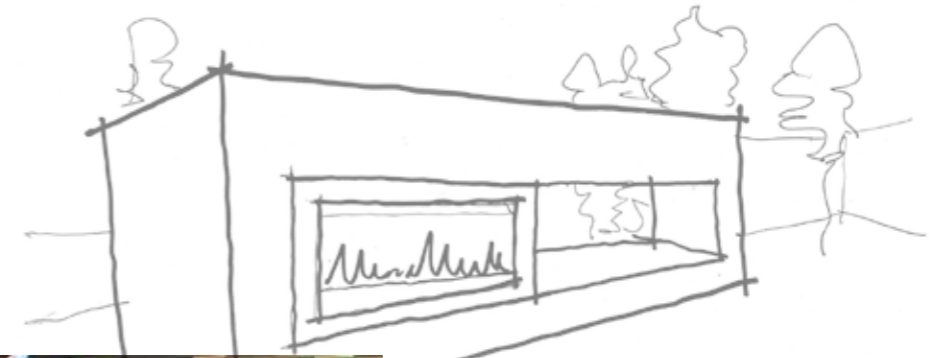

Available from:

A professional resource and buyers guide

Exuro

EXURO

BRING SOME HEAT AND AMBIENCE TO THE PARTY

The Exuro will not only look great in your alfresco or outdoor entertaining area, but it will also bring some warmth to the party. With its sleek looks and optional black or stainless steel bevelled trims it is sure to impress your guests. The Exuro can be built into any environment to suit the surrounding finishes and as it doesn't need a flue there are virtually no boundaries when looking for the ideal location for installation.