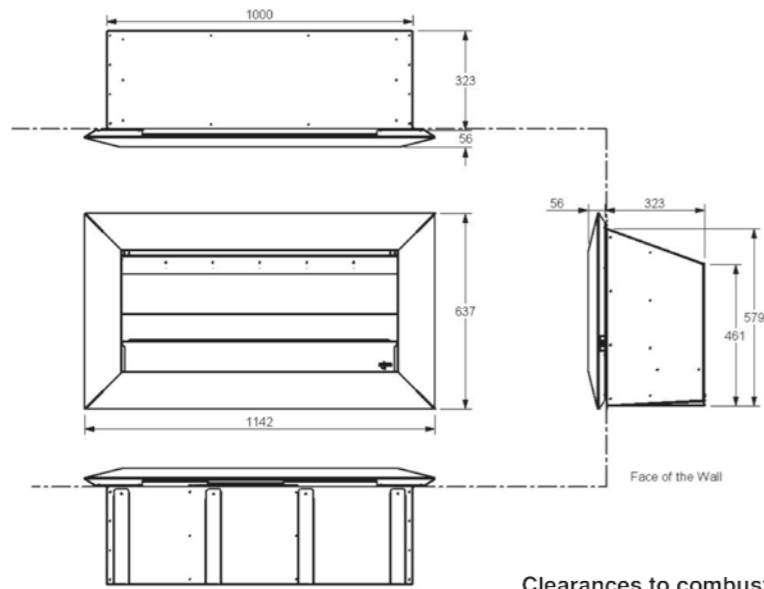

EXURO

1.1 Product dimensions: (mm)

Clearances to combustibles:

Minimum clearance distance between a combustible ceiling and the fascia must be no less than 1400mm.

Warning: Under no circumstances should any object such as people, pets, furniture, etc. be closer than 1 metre in front of the IO1000.

Warning: Do not install a TV above this fire under any circumstances.

Cavity Dimensions:

Minimum Cavity Dimensions		
A	B	C
1010 mm	585 mm	330 mm

Head Office, Factory and Showroom:

Scoresby VIC
1340 Ferntree Gully Road
T 03 8706 2000
F 03 8706 2001