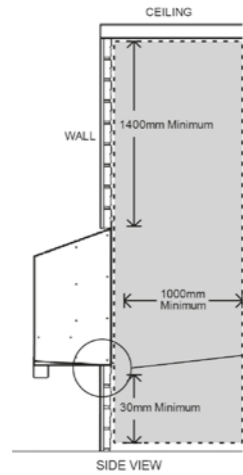

EXURO

1.1 Product dimensions: (mm)

Clearances to combustibles:

Minimum clearance distance between a combustible ceiling and the fascia must be no less than 1400mm.

Warning: Under no circumstances should any object such as people, pets, furniture, etc. be closer than 1 metre in front of the IO1000.

Warning: Do not install a TV above this fire under any circumstances.

Cavity Dimensions:

Minimum Cavity Dimensions		
A	B	C
1010 mm	585 mm	330 mm

Head Office, Factory and Showroom:

Scoresby VIC
1340 Ferntree Gully Road
T 03 8706 2000
F 03 8706 2001