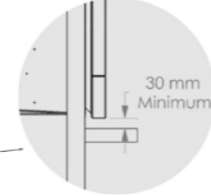

EXURO

1.1 Product dimensions: (mm)

Clearances to combustibles:

Minimum clearance distance between a combustible ceiling and the fascia must be no less than 1400mm.

Warning: Under no circumstances should any object such as people, pets, furniture, etc. be closer than 1 metre in front of the IO1000.

Warning: Do not install a TV above this fire under any circumstances.

Cavity Dimensions:

Minimum Cavity Dimensions		
A	B	C
1010 mm	585 mm	330 mm

Head Office, Factory and Showroom:

Scoresby VIC
1340 Ferntree Gully Road
T 03 8706 2000
F 03 8706 2001