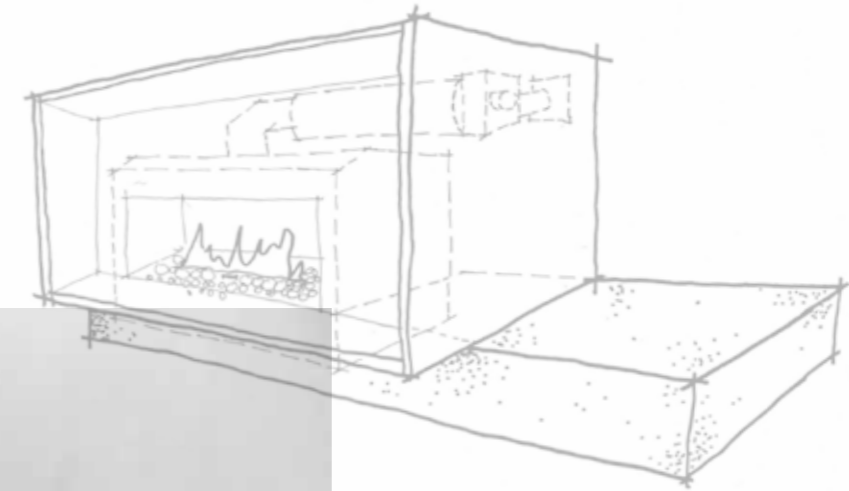

The Simplicity gas fireplace combines contemporary styling and innovative construction to become the ultimate designer addition. With the flexibility to include a glass back and a number of colours and finishes, it is sure to become the focal point of any space.