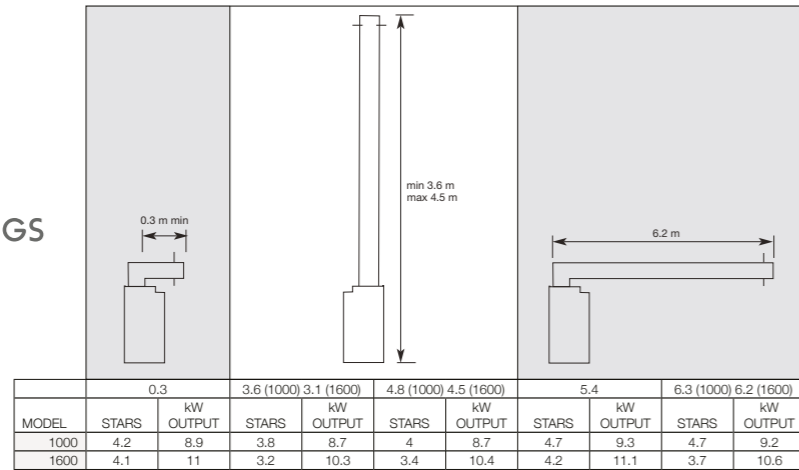

EXPANDED STAR RATINGS

Head Office, Factory and Showroom:

Scoresby VIC
1340 Ferntree Gully Road
T 03 8706 2000
F 03 8706 2001

Free on site advisory service
www.realflame.com.au

Richmond VIC
300 Swan Street
T 03 9428 4443

Dandenong Sth VIC
3/328 Sth Gippsland Hwy
T 03 9702 7853

Geelong VIC
2a Gordon Avenue
T 03 5229 0844

Chatswood NSW
546 Pacific Highway
T 02 8905 0189

Miranda NSW
36 Kareena Road
T 02 8513 6202

Norwood SA
173 Magill Road
T 08 8132 0371

Osborne Park WA
47-53 McDonald Street
T 08 9444 9900

Milton QLD
46 Douglas Street
T 07 3368 2011

Fyshwick ACT
88 Wollongong Street
T 02 6280 5522

Ulverstone TAS
31a Victoria Street
T 03 6425 4440

Warranty: Provided your Real Flame Gas Fire is installed by a licensed Gas Fitter in accordance with our installation instructions and any other relevant codes and operated in accordance with our operating manual, your firebox is warranted for a period of 15 years and all other parts for 2 years from date of purchase. Refer to our web site or our IOM's for a comprehensive warranty.

Available from:

A professional resource and buyers guide

Landscape 2017