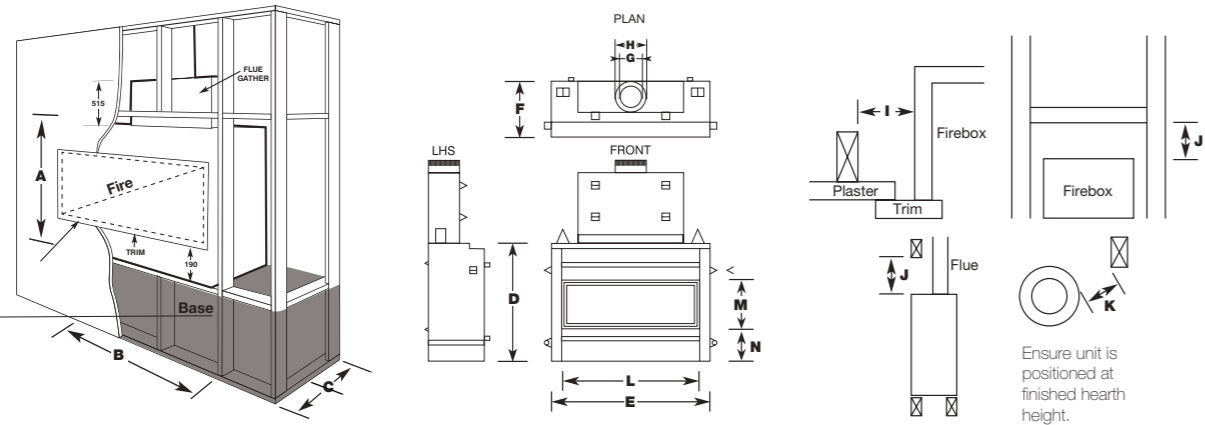

# LANDSCAPE

NOTE:  
Plaster to run  
beyond stud and  
behind trim

NOTE:  
Build base fit fire  
and flue, frame  
then plaster

	A	B	C	D	E	F	G	H	I	J	K	L	M	N	NG Mj/h	LP Mj/h	KW OUTPUT	STAR RATING* FROM TO	GPO REQ'D	VENTILATION
1000	960	1260	475	853	1160	415	100	180	50	100	50	1100	465	190	41	41	8.7	3.8* 4.7*	YES	NOT REQUIRED
1600	960	1860	475	853	1760	415	150	225	50	100	50	1700	465	190	51	51	10.3	3.2* 4.2*	YES	NOT REQUIRED