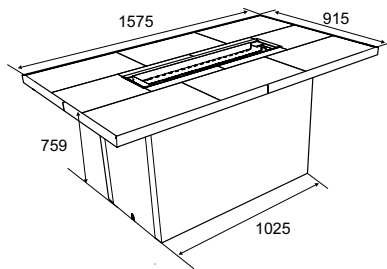

PT030IST Island Firetable