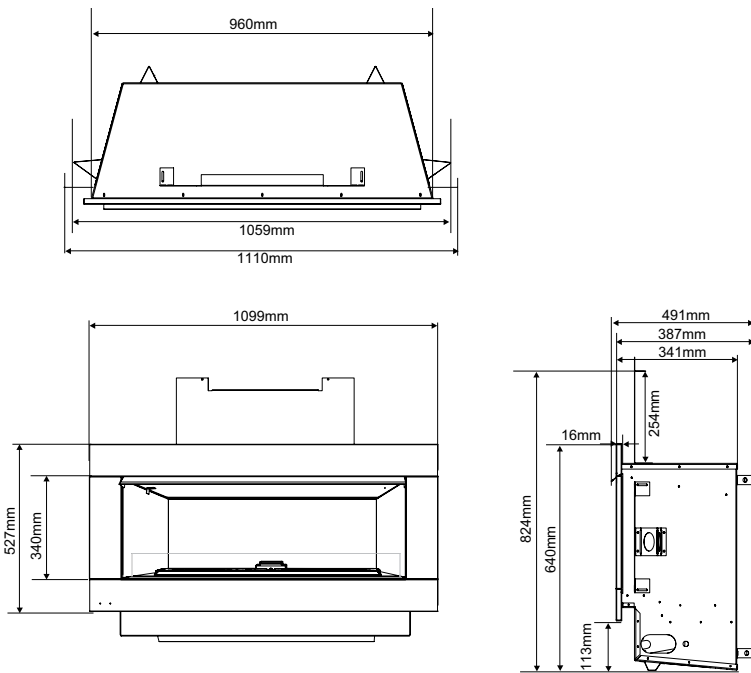

Specifications

HZO42