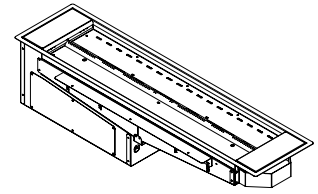

PTO30 Burner