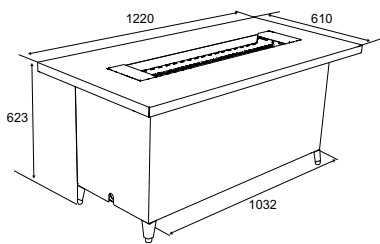

PT030CFT Coffee Firetable